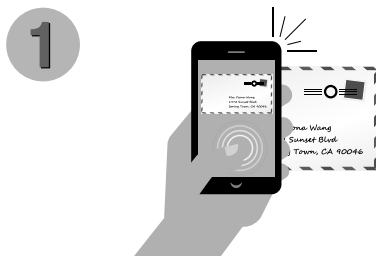

## *View your mail on-the-go!*

Great News for Bash Foo Entrepreneur Center Members!

We have teamed up with Anytime Mailbox, which allows you to view and manage your mail on-the-go. You no longer have to come into our office, just to find an empty box. Sign up online or call us today!

## *How does it work?*

**We simply take a photo of your new mail, whether it's an envelope or package.**

**We then upload all new images to our secure Anytime Mailbox portal.**

**You are alerted when new snail mail arrives. It can be viewed and managed by using your mobile device or computer.**